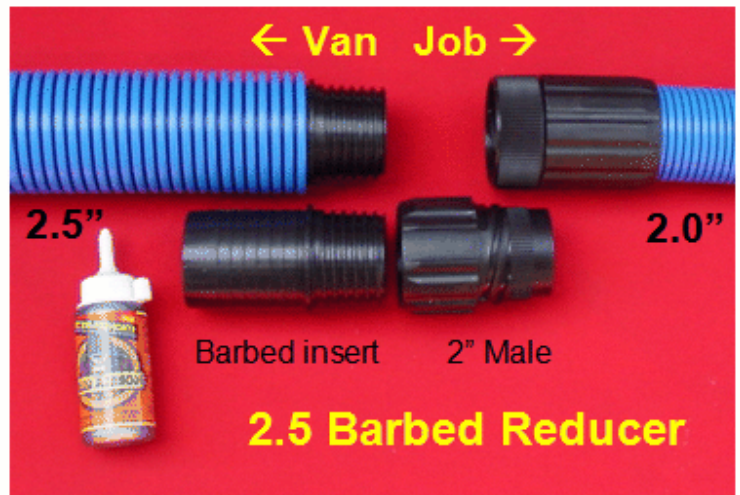

MAXX VAC PACKAGE

4 TO THE DOOR WITH 2.5 INCH HOSE SETUP

RULE: ALWAYS KEEP YOUR MALE CUFFS FACING TOWARDS THE JOB

**PERMANENTLY INSTALL 2 X AH45
2 INCH STARTER CUFFS ON
MACHINE VAC PORTS**

JOINS TO
2 X AH24 2 INCH HOSES WITH 2 X
AH45S M&F SET
(REPLACE AH44 CUFFS X 4)

JOINS TO
1 X AH153 2.5 INCH Y ASSY

JOINS TO
1 X AH142 2.5INCH FEMALE

JOINS TO
1 X 2.5INCH HOSE
(NO CUFFS)

JOINS TO
1 X AH146
PERMANENTLY
INSTALLED

JOINS TO
1 X 2INCH MALE
(PART OF AH45S
2INCH M&F SET)

JOINS TO
1 X 2INCH FEMALE
REPLACE AH44)
PART OF AH45S
2INCH M&F SET)

JOINS TO
1 X AH24 2INCH HOSES
(REPLACE AH44 CUFFS X 2)

JOINS TO
AH126 2INCH SWIVEL

JOINS TO
2INCH WAND

Product Name	Product Code	Price		
		(Ex.Tax)	Tax Amount	Sub-Total
COOL Y ASSEMBLY 2.5" WITH 2 X 2INCH FEMALE & 1 X 2.5 INCH MALE	1 X AH153	\$195.90	\$19.59	\$215.49
VACUUM HOSE 2.5INCH X 15MTRS BLUE HEAVY DUTY NO CUFFS	1 X AH160	\$459.19	\$45.92	\$505.11
COOL CUFF 2INCH STARTER CUFF	2 X AH45	\$16.25	\$1.63	\$35.76
COOL CUFF 2INCH M&F SET SWIVEL	3 X AH45S	\$32.57	\$3.26	\$107.49
COOL CUFF 2.5 TO 2INCH REDUCER INSERT	1 X AH146	\$16.25	\$1.63	\$17.88
COOL CUFF 2.5INCH FEMALE SWIVEL	1 X AH142	\$32.57	\$3.26	\$35.83
COOL CUFF 2INCH MALE SWIVEL	1 X AH126	\$14.80	\$1.48	\$16.28
TRADE PRICE INC GST				\$933.84
WITH TRUCKMOUNT PACKAGE INC GST				\$747.07
PACKAGE DOES NOT INCLUDE 2 INCH HOSES				